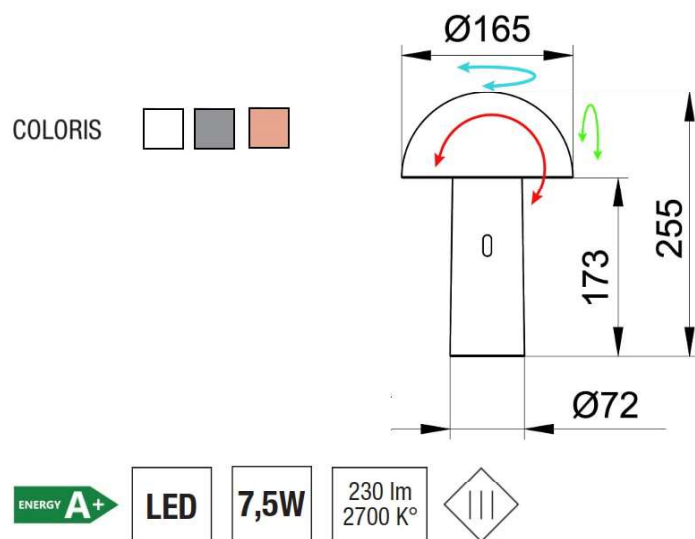

## CAPSULE

⊕ RECHARGEABLE BATTERY, 5H AUTONOMY

This adorable CAPSULE lamp seduces by its colors and soft curves. It can be placed in a room as well as on an entry console or a desk. Operates on mains and battery (2 batteries of 2200 mAh = 5 autonomy hours). Touch switch with 3 lights intensities. Reflector rotation. Epoxy lacquered steel. LED integrated. Materials: aluminium / synthetic.